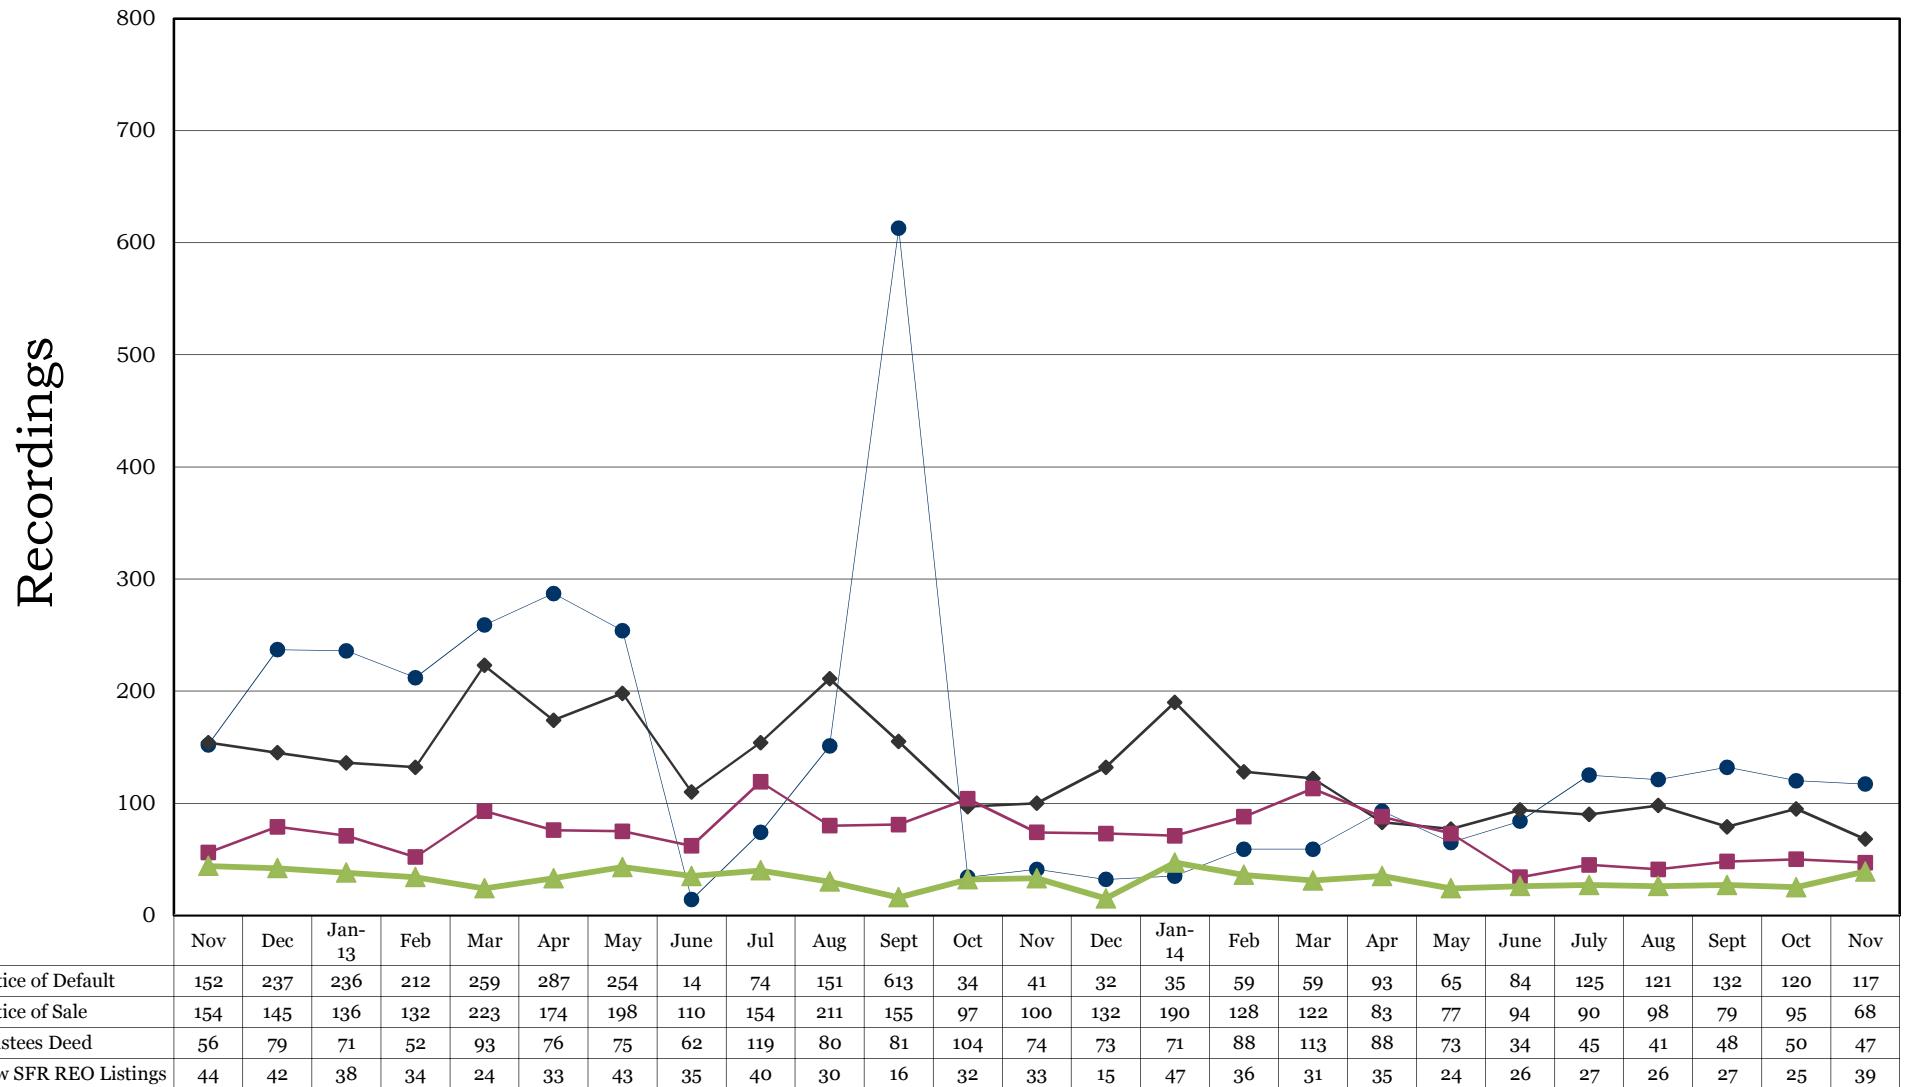

Washoe County Recording Statistics November 2012- November 2014

All Notices of Default, Notices of Sale, Trustees Deed Filings, New SFR REO Listings

(Recordings Include All Deeds of Trust - Residential & Commercial Combined)

*Sources: Washoe County Recorder's Office and NNRMLS. Ticor does not guarantee the accuracy of this data. This is for informational purposes only and is intended to view the general market trend in Washoe County.