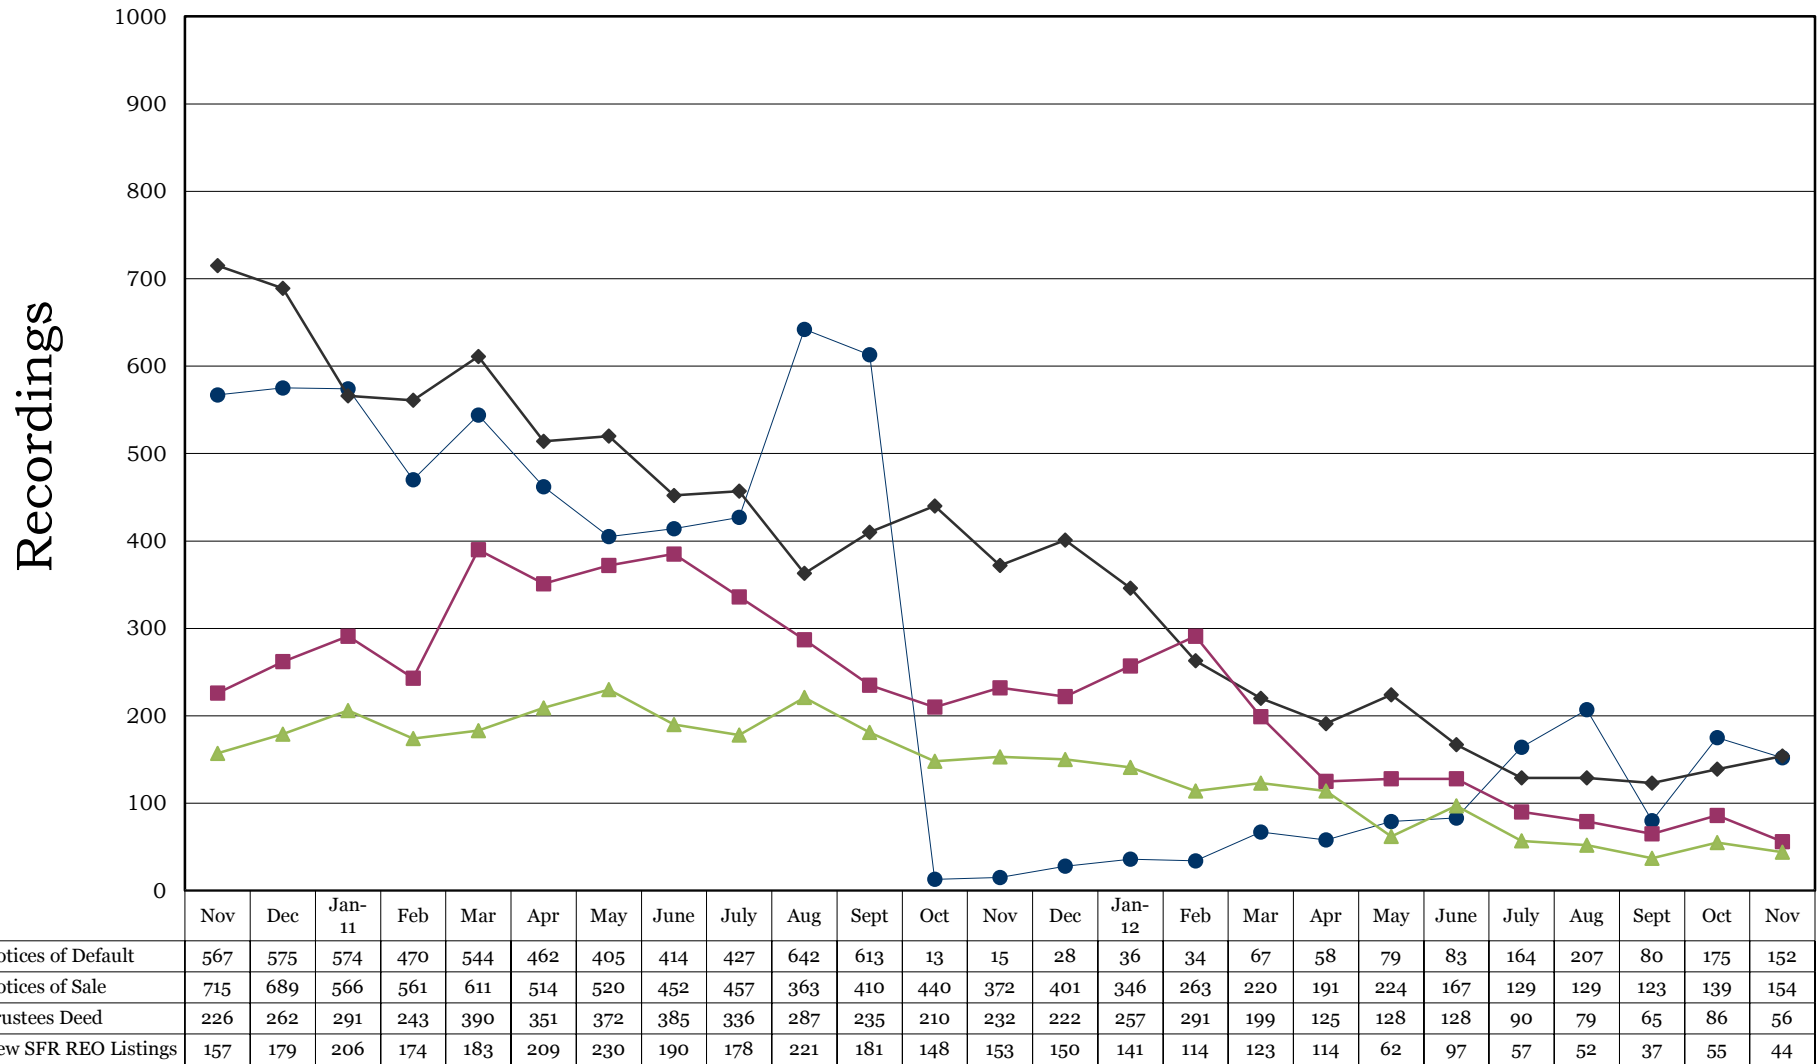

Washoe County Recording Statistics
November 2010 - November 2012
All Notices of Default, Notices of Sale, Trustees Deed Filings &
New SFR REO Listings
(Recordings Include All Deeds of Trust - Residential & Commercial Combined)

*Sources: Washoe County Recorder's Office and NNRMLS. Ticor does not guarantee the accuracy of this data. This is for informational purposes only and is intended to view the general market trend in Washoe County.