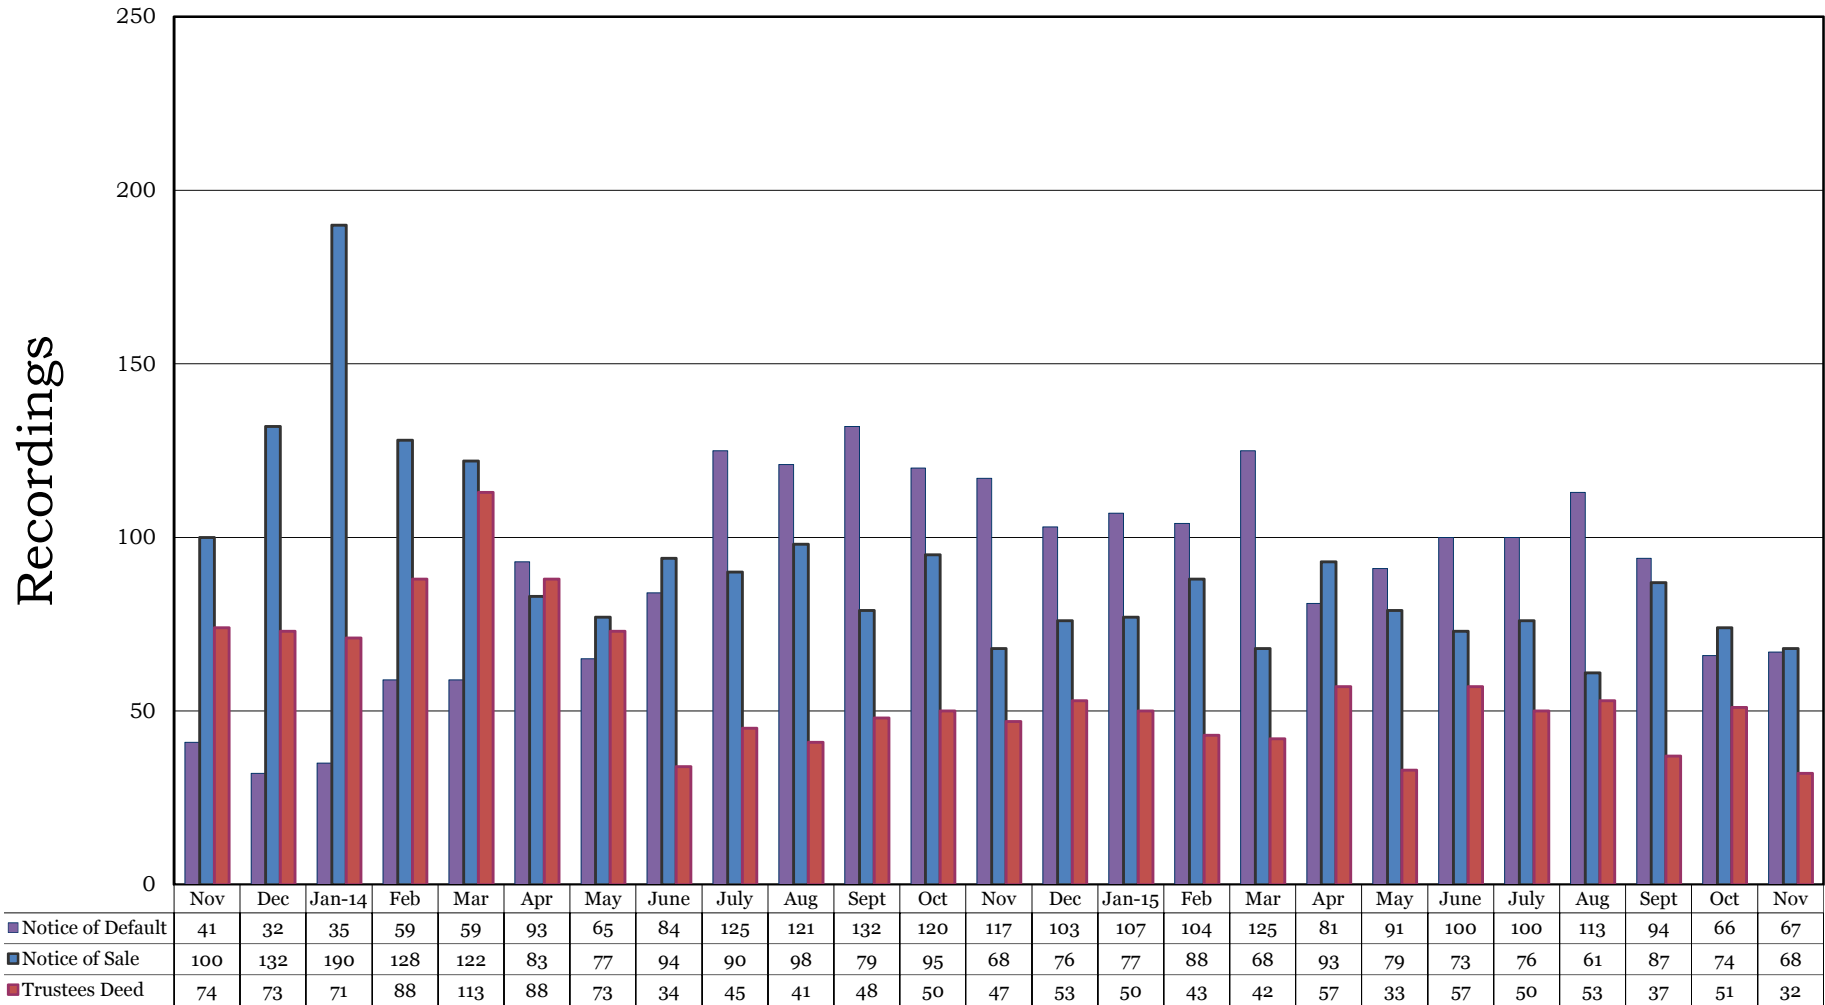

Washoe County Recording Statistics
November 2013 - 2015
All Notices of Default, Notices of Sale, & Trustees Deed Filings
(Recordings Include All Deeds of Trust - Residential & Commercial Combined)

*Sources: Washoe County Recorder's Office and NNRMLS. Ticor does not guarantee the accuracy of this data. This is for informational purposes only and is intended to view the general market trend in Washoe County.