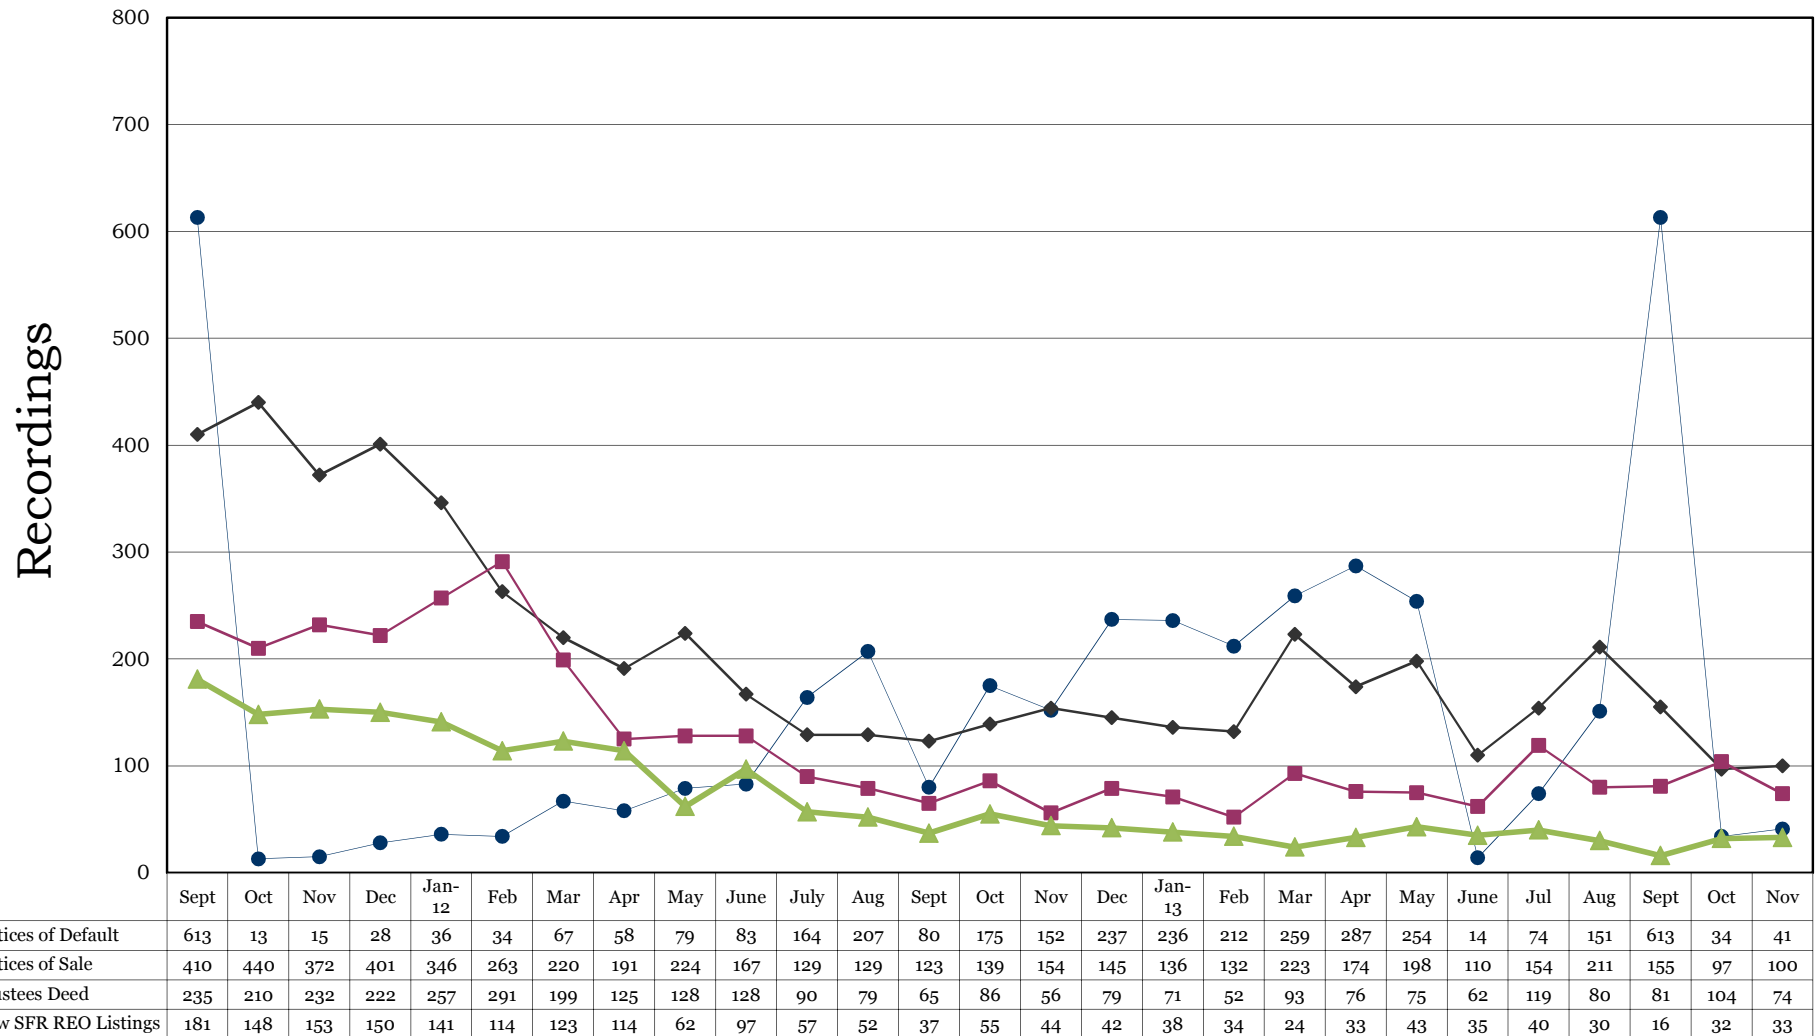

Washoe County Recording Statistics September 2011 - November 2013

All Notices of Default, Notices of Sale, Trustees Deed Filings
(Recordings Include All Deeds of Trust - Residential & Commercial Combined)

*Sources: Washoe County Recorder's Office and NNRMLS. Tigor does not guarantee the accuracy of this data. This is for informational purposes only and is intended to view the general market trend in Washoe County.