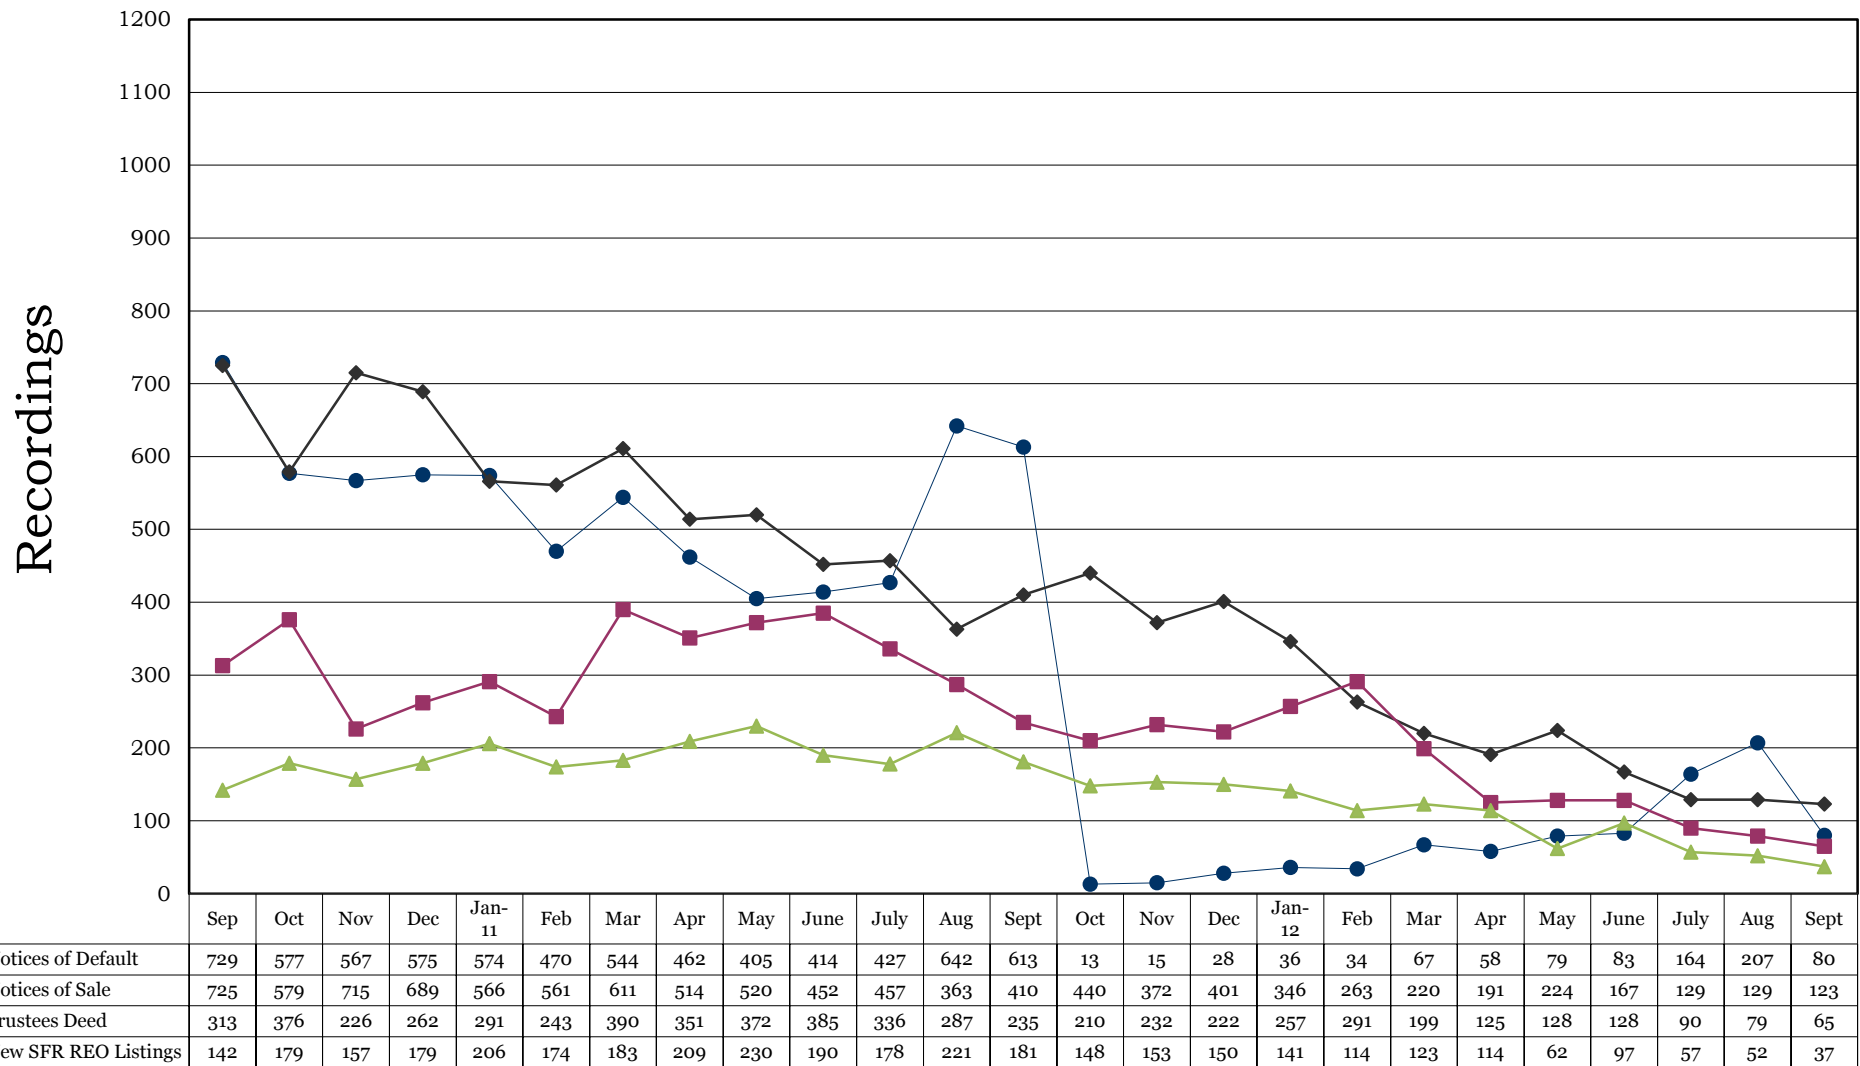

**Washoe County Recording Statistics**  
**September 2010 - September 2012**  
**All Notices of Default, Notices of Sale, Trustees Deed Filings &**  
**New SFR REO Listings**  
*(Recordings Include All Deeds of Trust - Residential & Commercial Combined)*

\*Sources: Washoe County Recorder's Office and NNRMLS. Ticor does not guarantee the accuracy of this data. This is for informational purposes only and is intended to view the general market trend in Washoe County.