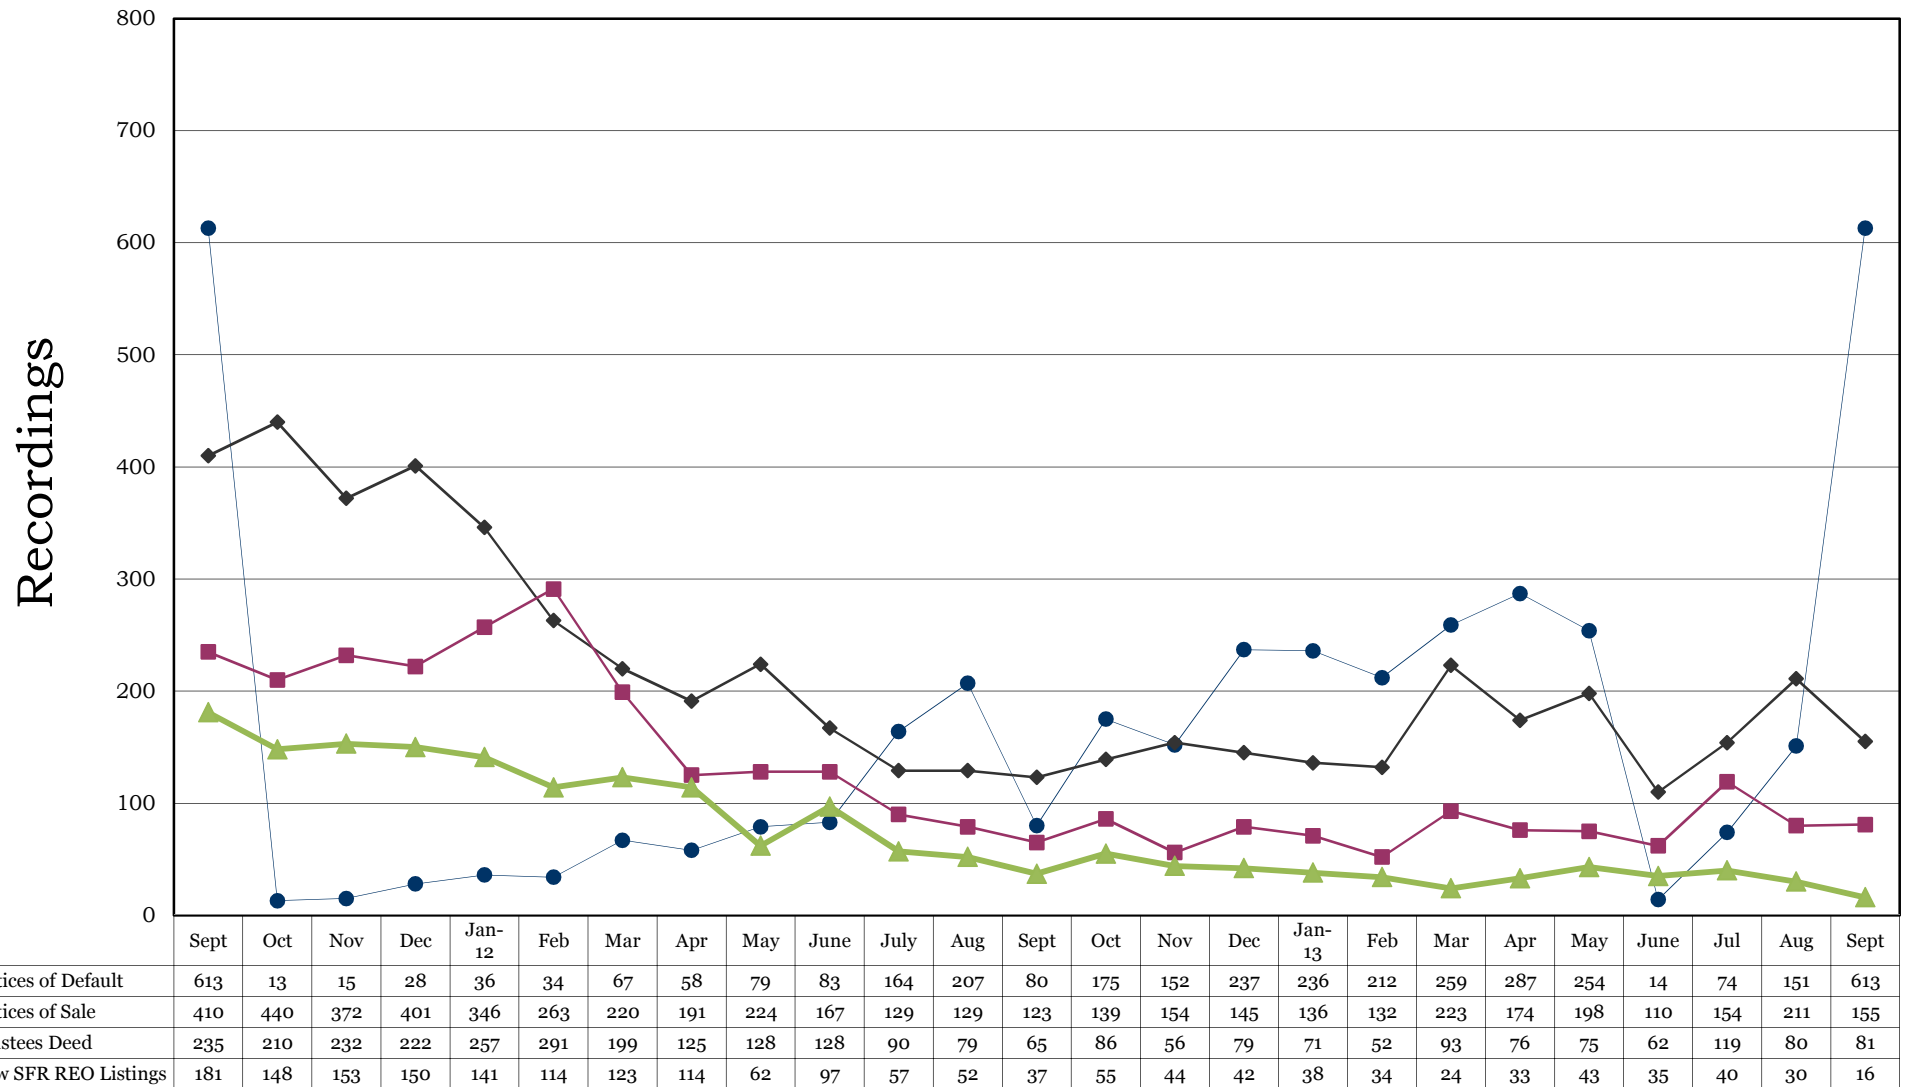

Washoe County Recording Statistics September 2011 - 2013

All Notices of Default, Notices of Sale, Trustees Deed Filings

(Recordings Include All Deeds of Trust - Residential & Commercial Combined)

*Sources: Washoe County Recorder's Office and NNRMLS. Ticor does not guarantee the accuracy of this data. This is for informational purposes only and is intended to view the general market trend in Washoe County.