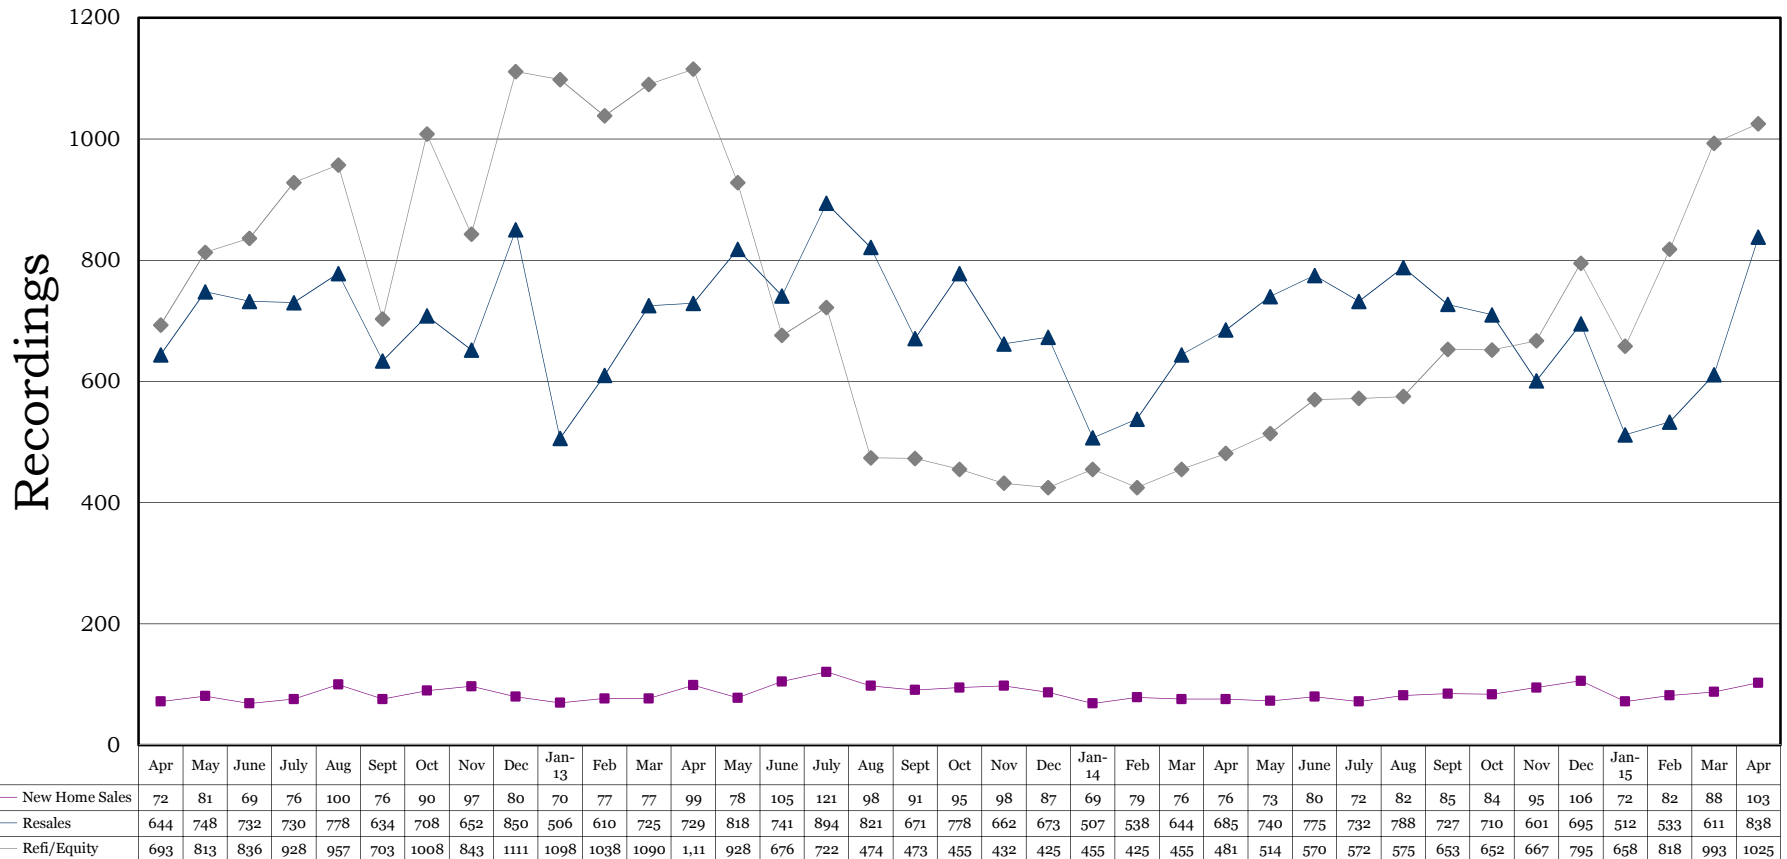

Washoe County Insured Recording Statistics
APRIL 2012 - 2015
Resale/New Home/Refinance Trend
Includes All Types of Properties

*Source: Marketrac. Ticor does not guarantee the accuracy of this data. This is for informational purposes only and is intended to view the general market trend in Washoe County.