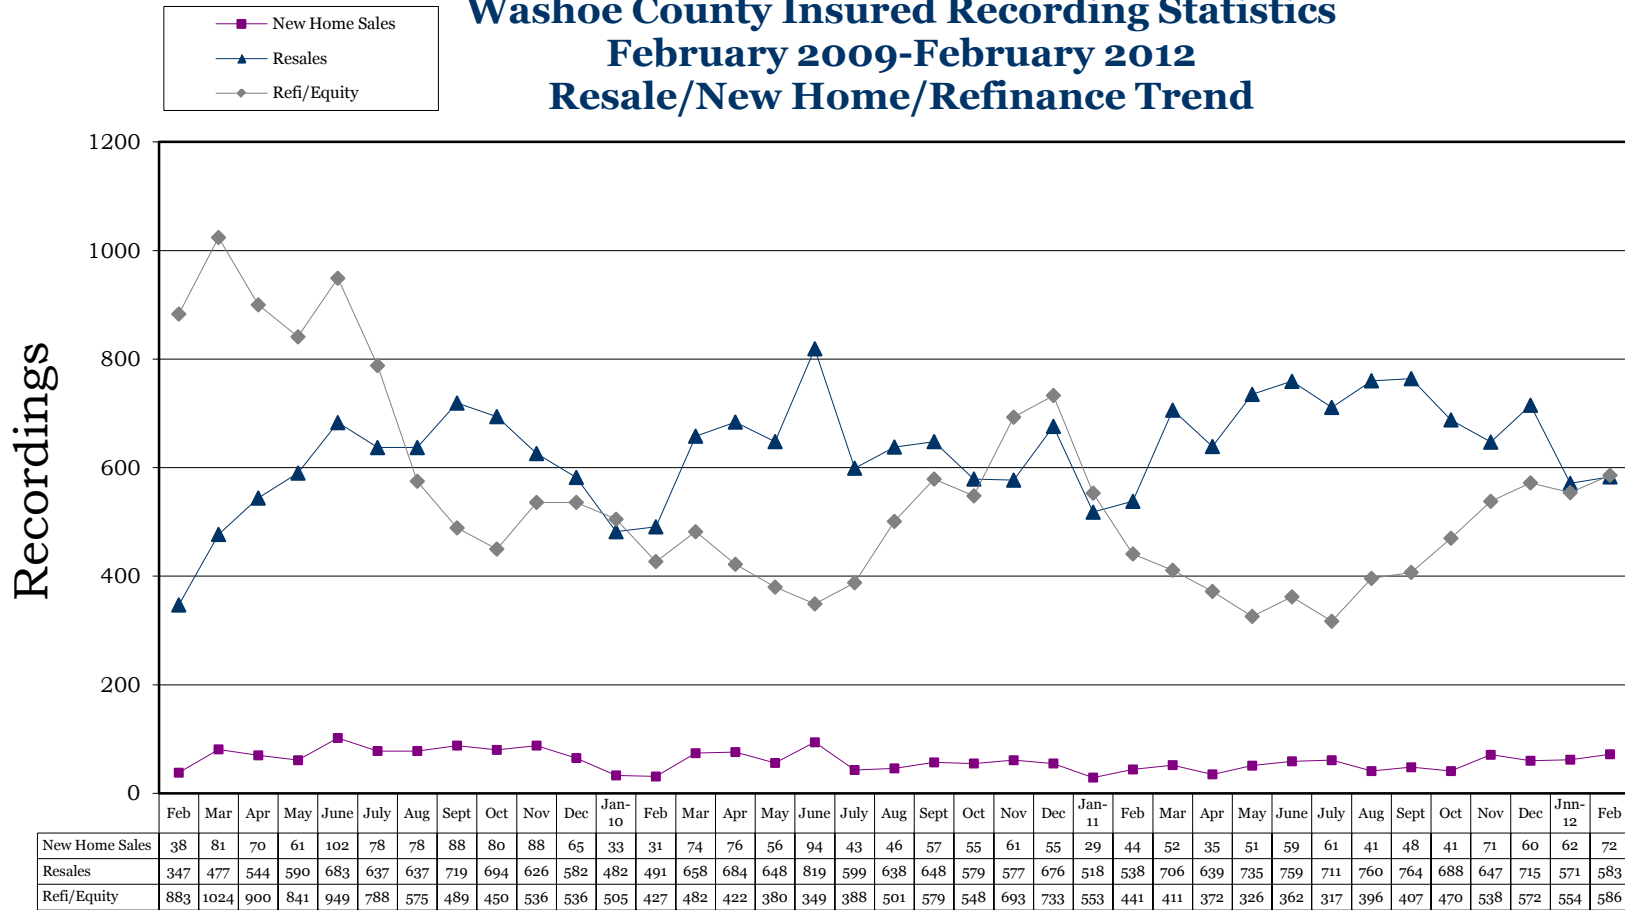

Washoe County Insured Recording Statistics February 2009-February 2012 Resale/New Home/Refinance Trend

*Source: Dataquik Information Systems. Ticor does not guarantee the accuracy of this data. This is for informational purposes only and is intended to view the general market trend in Washoe County.