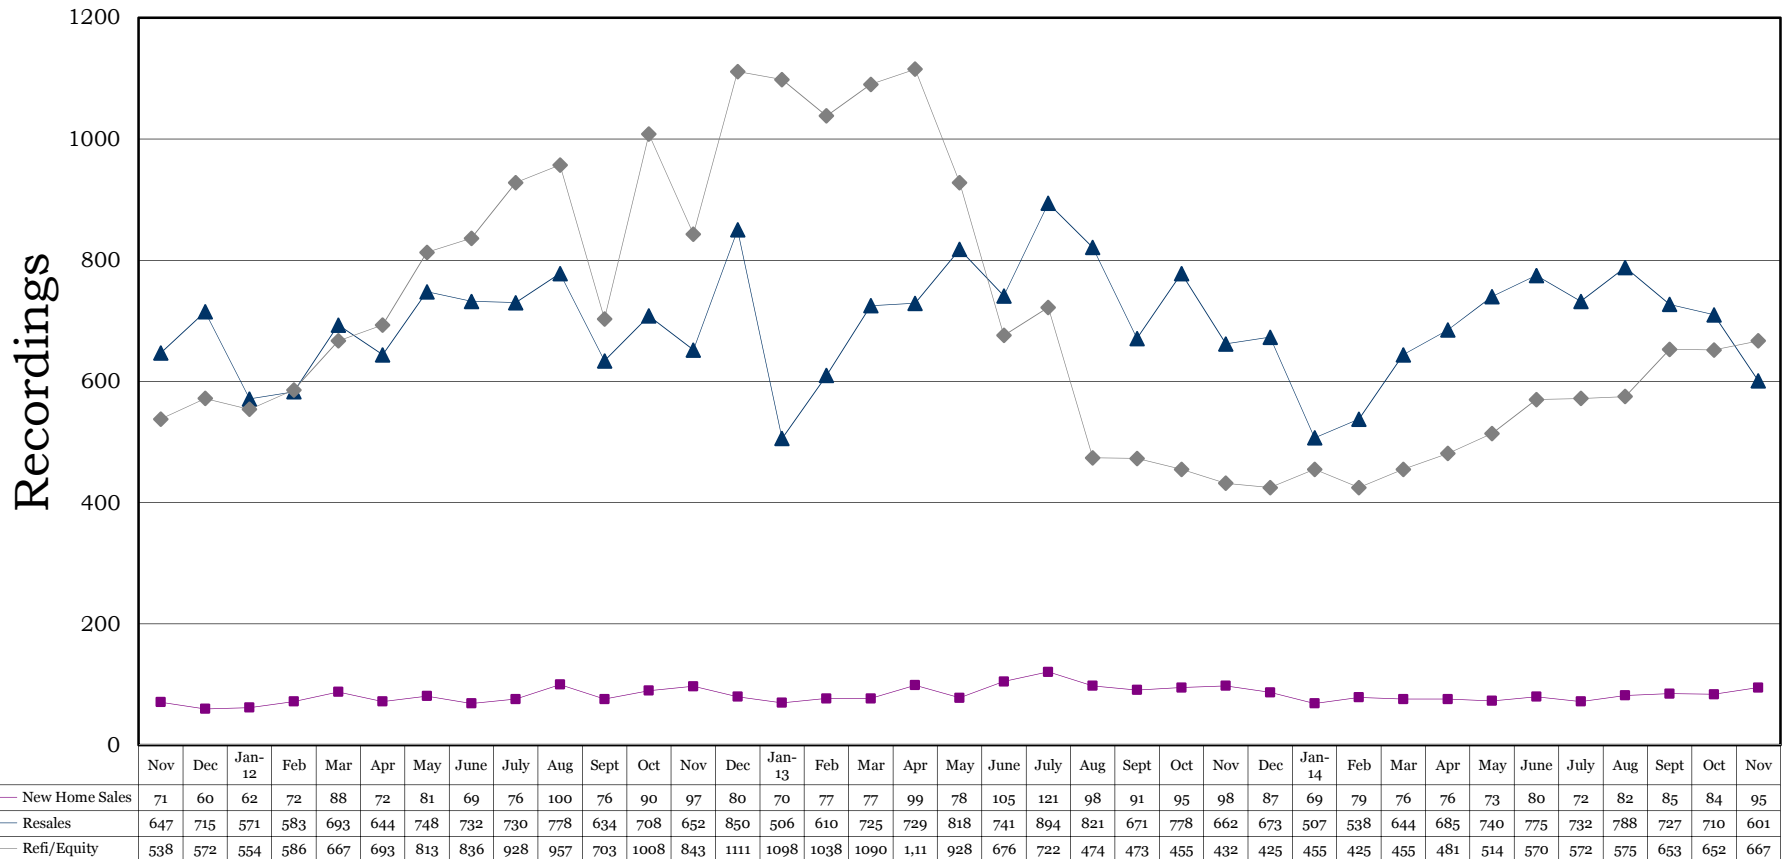

Washoe County Insured Recording Statistics
NOVEMBER 2011- 2014
Resale/New Home/Refinance Trend
Includes All Types of Properties

*Source: Marketrac. Ticor does not guarantee the accuracy of this data. This is for informational purposes only and is intended to view the general market trend in Washoe County.