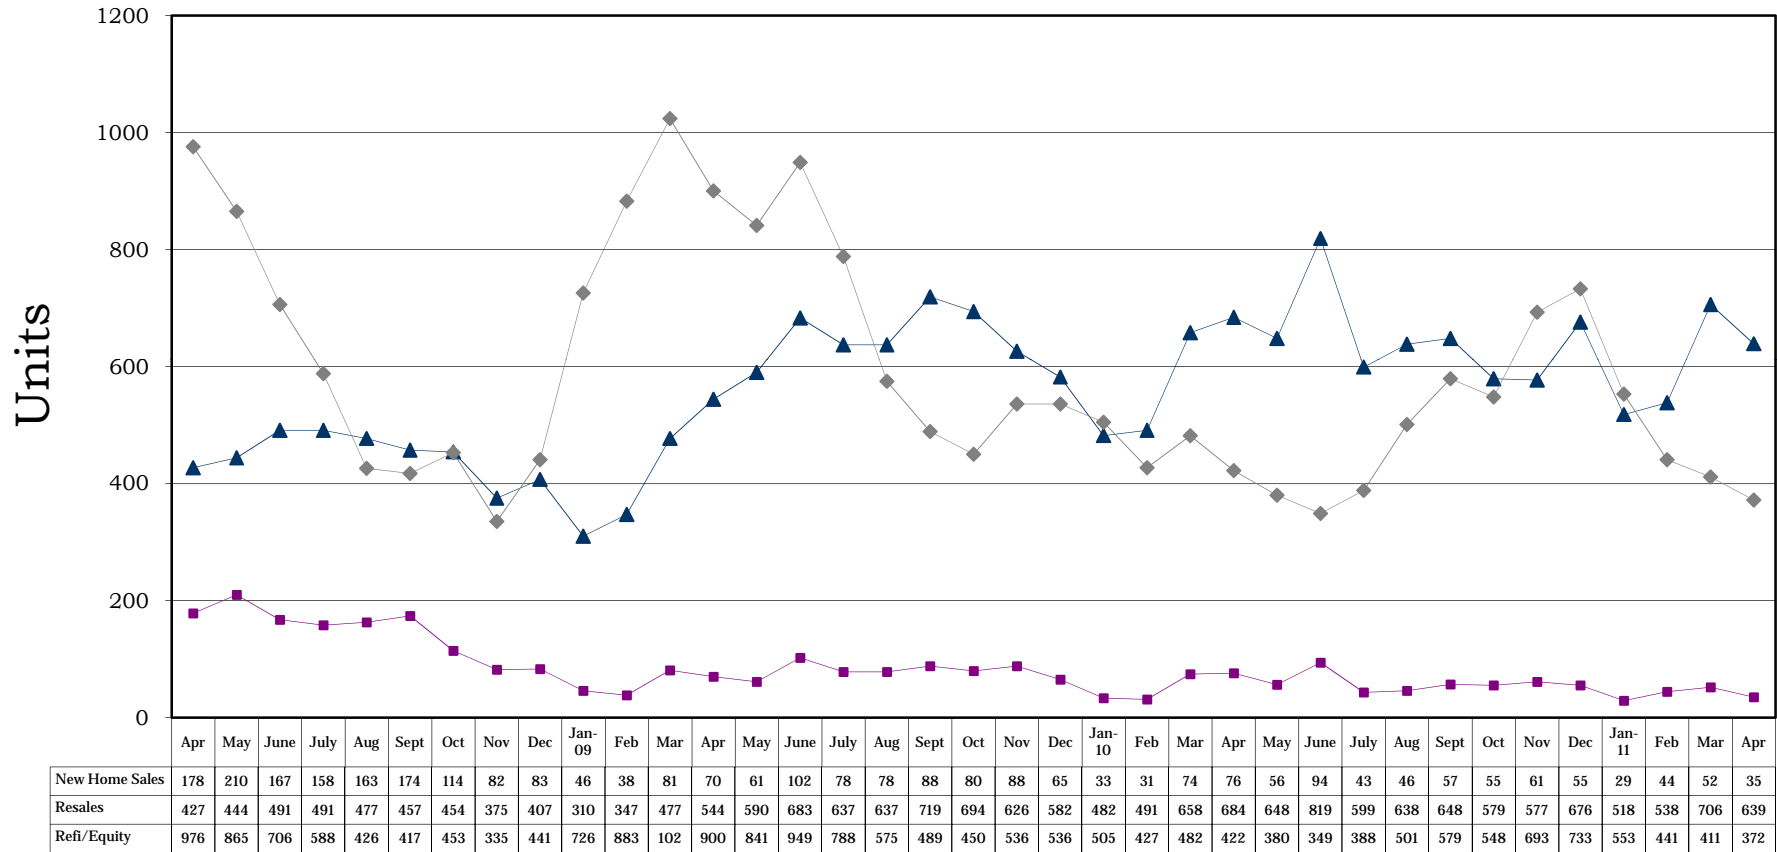

## Washoe County Insured Recording Statistics April 2008 - April 2011 Resale/New Home/Refinance Trend

\*Source: Dataquik Information Systems. Ticor does not guarantee the accuracy of this data. This is for informational purposes only and is intended to view the general market trend in Washoe County.